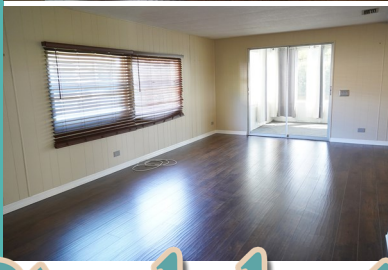

# 350 Jade Circle

For  
**SALE**

Home size: 24' x 52'  
Square Feet: 1,248 S/F  
Porch/Extra S/F: 240 S/F  
Year: 1979  
Bedrooms: 2  
Bathrooms: 2  
Furnished: No  
Flooring: Laminate wood, carpet  
Laundry: Inside  
Applianc/Equip: Refridge., range,  
dishwasher, washer & dryer  
Lot Desc: Lake  
Lot Size: 4,345S/F  
Irrigation Well: No  
Assoc Fee (Optional): \$10.00/yr  
Monthly Lot Rent: \$824.00  
(includes cable, garbage, & amenities)

## Pinelake Village

A 55+ Manufactured Housing Community

- Beautiful lake views. Watch the sunset from your back patio!
- Laminate wood flooring throughout except master bedroom
- Many updates throughout including on demand hot water heater
- Laundry located inside