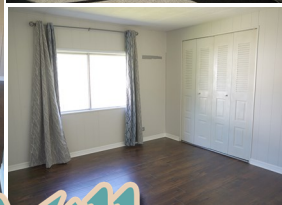

# 350 Jade Circle

For  
**SALE**

Home size: 24' x 52'  
Square Feet: 1,248 S/F  
Porch/Extra S/F: 240 S/F  
Year: 1979  
Bedrooms: 2  
Bathrooms: 2  
Furnished: No  
Flooring: Laminate wood, carpet  
Laundry: Inside  
Applianc/Equip: Refridge., range,  
dishwasher, washer & dryer  
Lot Desc: Lake  
Lot Size: 4,345S/F  
Irrigation Well: No  
Assoc Fee (Optional): \$10.00/yr  
Monthly Lot Rent: \$824.00  
(includes cable, garbage, & amenities)

## Pinelake Village

A 55+ Manufactured Housing Community

- Beautiful lake views. Watch the sunset from your back patio!
- Laminate wood flooring throughout except master bedroom
- Many updates throughout including on demand hot water heater
- Laundry located inside