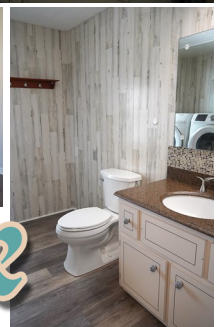

# 350 Jade Circle

For  
**SALE**

Home size: 24' x 52'  
Square Feet: 1,248 S/F  
Porch/Extra S/F: 240 S/F  
Year: 1979  
Bedrooms: 2  
Bathrooms: 2  
Furnished: No  
Flooring: Laminate wood, carpet  
Laundry: Inside  
Applianc/Equip: Refridge., range,  
dishwasher, washer & dryer  
Lot Desc: Lake  
Lot Size: 4,345S/F  
Irrigation Well: No  
Assoc Fee (Optional): \$10.00/yr  
Monthly Lot Rent: \$824.00  
(includes cable, garbage, & amenities)

## Pinelake Village

A 55+ Manufactured Housing Community

- Beautiful lake views. Watch the sunset from your back patio!
- Laminate wood flooring throughout except master bedroom
- Many updates throughout including on demand hot water heater
- Laundry located inside